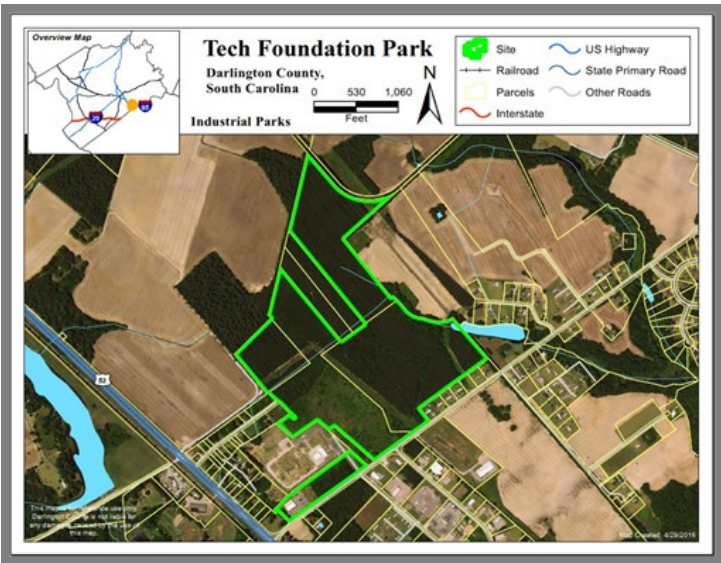

Darlington Tech College Foundation Park

122 Palmetto Road
Darlington, SC 29532

South Carolina
Department of Commerce

Just right for business.

County	Darlington
Municipality	Unincorporated
Zoning	No Zoning Present
Tax Map ID	186-00-02-010 186-00-02-002 186-00-02-008 186-00-02-005
Park Status	TECH Foundation Park (Total Park Acreage: 143.00 Acres)
Location	122 Palmetto Road
Landuse	Agricultural (N) Residential (S) Agricultural (E) Residential (W)

Pricing

Pricing	For Sale
Sale Price	$15,000 Per Acre

Details

Total Available Acreage	124.40
Developable Acreage	120.50
Additional Acreage Available	250.00
Minimum Divisible Acreage	10.00
Max Contiguous Developable Site	34.00
Maximum Building Size	Undetermined
Site Improvements	Partially Cleared
Elevation Range	130' to 141'
Primary Soil Type	Loamy Sand

Due Diligence

Cultural Resource Identification Survey	Completed
Boundary Survey	Completed
Protected Species Assessment	Completed
Preliminary Geotechnical Exploration	Completed
Phase 1 EPA Site Assessment	Completed
Topographical Survey	Not Completed
Wetlands Delineation	Completed

Utilities

Water Provider	Darlington County Water & Sewer Authority
Nearest Water Line Size	12 inches
Distance to Nearest Water Line	On-Site
Wastewater Provider	Darlington County Water & Sewer Authority
Nearest Sewer Line Size	8" (Gravity)
Distance to Nearest Sewer Line	On-Site
Natural Gas Provider	Dominion Energy
Nearest Gas Line Size	6" (Distribution)
Distance to Nearest Gas Line	1,400 feet
Alternative Gases	None Available
Electric Provider	Duke Progress Energy Service Company, LLC
Telecomm Provider	AT&T

Transportation

Road Serving Site	Palmetto Road (2 Lanes)
Rail Access	South Carolina Central Railroad
Runway Access	No
Barge Access	No
Nearest Commercial Airport	Florence Regional (9.00 Miles)
Nearest Interstate	I-95 (3.00 Miles)
Nearest Marine Port	Georgetown (97.00 Miles)
Nearest Inland Port	Dillon Inland Port (32.00 Miles)
Nearest Intermodal Yard	NS Charlotte (106.00 Miles)