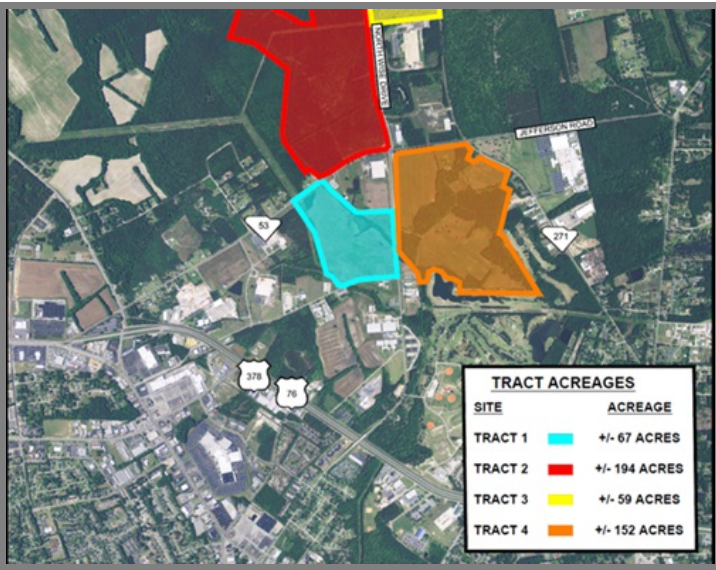

BRAIP Tract 1

This property borders both Jefferson Road and North Wise Drive in the Black River Airport Industrial Park Sumter, SC 29153

County	Sumter
Municipality	Unincorporated
Zoning	Heavy Industrial
Tax Map ID	23100001004
Park Status	Black River Airport Industrial Park
Location	This property borders both Jefferson Road and North Wise Drive in the Black River Airport Industrial Park
Landuse	Heavy Industrial (N) Heavy Industrial (S) Undeveloped Land (E) Heavy Industrial (W)

Pricing

Pricing	For Sale
Sale Price	\$8,000 to \$25,000 Per Acre

Details

Total Site Acreage	67.00
Developable Acreage	67.00
Additional Acreage Available	Undetermined
Minimum Divisible Acreage	20.00
Max Contiguous Developable Site	67.00
Maximum Building Size	Undetermined
Site Improvements	Forested
Elevation Range	180' to 180'
Primary Soil Type	Fine Sandy Loam
SC Certification Program	Certified Park

Due Diligence

Cultural Resource Identification Survey	Completed
Boundary Survey	Completed
Protected Species Assessment	Completed
Preliminary Geotechnical Exploration	Completed
Phase 1 EPA Site Assessment	Completed
Topographical Survey	Completed
Wetlands Delineation	Completed

BRAIP Tract 1

Sumter County

This property borders both Jefferson Road and North Wise Drive in the Black River Airport Industrial Park

Sumter, SC 29153